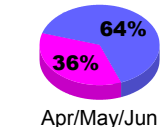

Membership Results
2010-2011

Membership
2009-2010

Month	Net Memb Goal	Actual New Memb	Actual Dropped Memb	Gain/Loss of Memb	Gain/Loss of Memb
Jul/Aug/Sep	355	18	-13	5	141
Oct/Nov/Dec	330	131	-56	75	786
Jan/Feb/Mar	118	295	-185	110	175
Apr/May/June	122	78	-161	-83	98
Totals	925	522	-415	107	1200

Membership Results 2010-2011

Goal, New, Dropped, Gain/Loss

Comparison of Membership Gain/Loss

Current Year Compared to the Previous Year

Gender Comparison 2010-2011

Jul/Aug/Sep

Oct/Nov/Dec

Jan/Feb/Mar

Apr/May/June

Male

Female