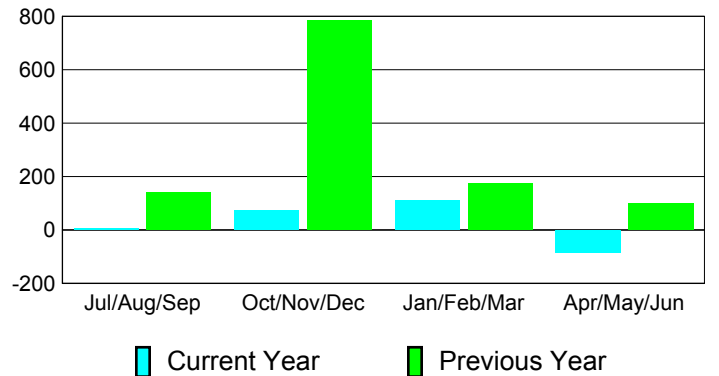

Membership Results
2010-2011

Membership
2009-2010

Month	Net Memb Goal	Actual New Memb	Actual Dropped Memb	Gain/Loss of Memb	Gain/Loss of Memb
Jul/Aug/Sep	355	18	-13	5	141
Oct/Nov/Dec	330	131	-56	75	786
Jan/Feb/Mar	118	295	-185	110	175
Apr/May/June	122	78	-161	-83	98
Totals	925	522	-415	107	1200

Membership Results 2010-2011

Goal, New, Dropped, Gain/Loss

Comparison of Membership Gain/Loss

Current Year Compared to the Previous Year

Gender Comparison 2010-2011

Jul/Aug/Sep

Oct/Nov/Dec

Jan/Feb/Mar

Apr/May/June

Male

Female