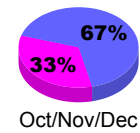

Membership Results
2010-2011

Membership
2009-2010

Month	Net Memb Goal	Actual New Memb	Actual Dropped Memb	Gain/Loss of Memb	Gain/Loss of Memb
Jul/Aug/Sep	355	18	-13	5	141
Oct/Nov/Dec	330	131	-56	75	786
Jan/Feb/Mar	118	295	-185	110	175
Apr/May/June	122	78	-161	-83	98
Totals	925	522	-415	107	1200

Membership Results 2010-2011

Goal, New, Dropped, Gain/Loss

Comparison of Membership Gain/Loss

Current Year Compared to the Previous Year

Gender Comparison 2010-2011

Jul/Aug/Sep

Oct/Nov/Dec

Jan/Feb/Mar

Apr/May/June

Male

Female