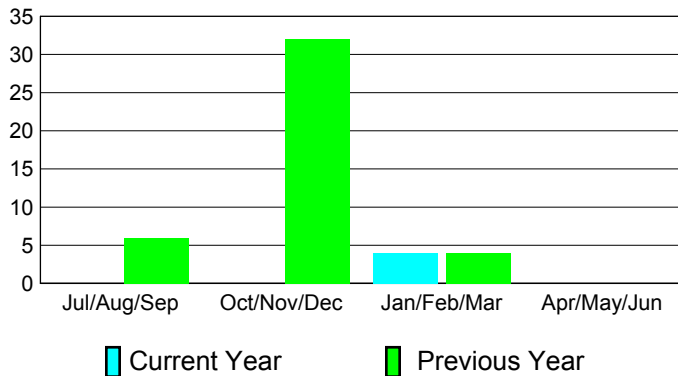

2010-2011 GMT Reports for District (or Undistricted) **District 382**

GMT: **PAUL CHOR HO FAN**

Location: **CHINA**

GMT CA: **5**

CLUBS

Club Results
2010-2011

Clubs
2009-2010

Month	New Club Goal	Actual New Clubs	Actual Dropped Clubs	Gain/Loss of Clubs	Gain/Loss of Clubs
Jul/Aug/Sep	11	0	0	0	6
Oct/Nov/Dec	10	0	0	0	32
Jan/Feb/Mar	3	4	0	4	4
Apr/May/June	2	0	0	0	0
Totals	26	4	0	4	42

Club Results 2010-2011

Goal, New, Dropped, Gain/Loss

Comparison of Club Gain/Loss

Current Year Compared to the Previous Year

YTD Status Quo Clubs 2010-2011

Status Quo Clubs Compared to Status Quo Members

MEMBERSHIP