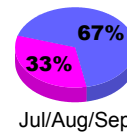

Membership Results
2010-2011

Membership
2009-2010

Month	Net Memb Goal	Actual New Memb	Actual Dropped Memb	Gain/Loss of Memb	Gain/Loss of Memb
Jul/Aug/Sep	355	18	-13	5	141
Oct/Nov/Dec	330	131	-56	75	786
Jan/Feb/Mar	118	295	-185	110	175
Apr/May/June	122	78	-161	-83	98
Totals	925	522	-415	107	1200

Membership Results 2010-2011

Goal, New, Dropped, Gain/Loss

Comparison of Membership Gain/Loss

Current Year Compared to the Previous Year

Gender Comparison 2010-2011

Jul/Aug/Sep

Oct/Nov/Dec

Jan/Feb/Mar

Apr/May/June

Male

Female