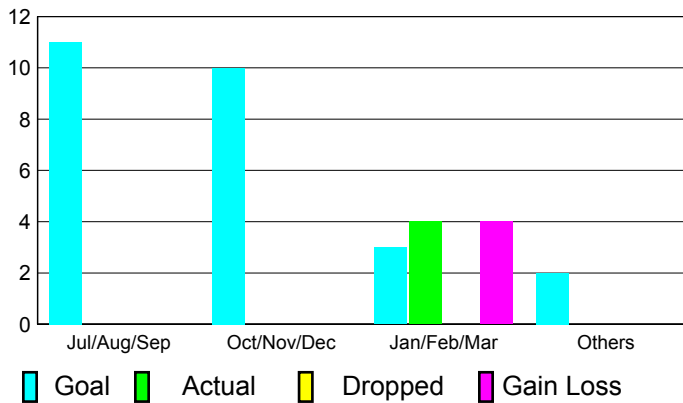

2010-2011 GMT Reports for District (or Undistricted) **District 382**

GMT: **PAUL CHOR HO FAN**

Location: **CHINA**

GMT CA: **5**

CLUBS

Club Results
2010-2011

Clubs
2009-2010

Month	New Club Goal	Actual New Clubs	Actual Dropped Clubs	Gain/Loss of Clubs	Gain/Loss of Clubs
Jul/Aug/Sep	11	0	0	0	6
Oct/Nov/Dec	10	0	0	0	32
Jan/Feb/Mar	3	4	0	4	4
Apr/May/June	2	0	0	0	0
Totals	26	4	0	4	42

Club Results 2010-2011

Goal, New, Dropped, Gain/Loss

Comparison of Club Gain/Loss

Current Year Compared to the Previous Year

YTD Status Quo Clubs 2010-2011

Status Quo Clubs Compared to Status Quo Members

MEMBERSHIP