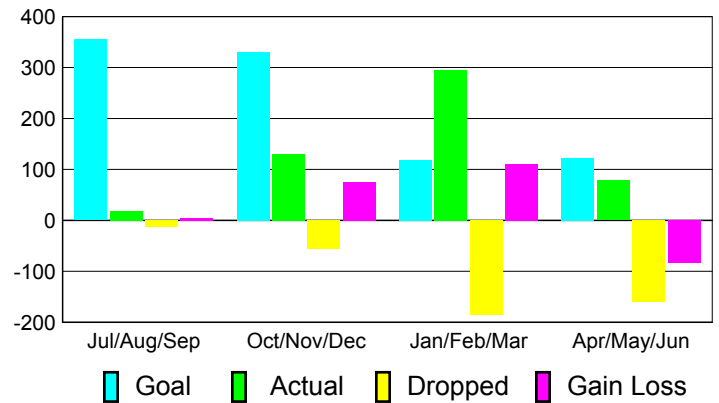

Membership Results 2010-2011

Goal, New, Dropped, Gain/Loss

Comparison of Membership Gain/Loss

Current Year Compared to the Previous Year